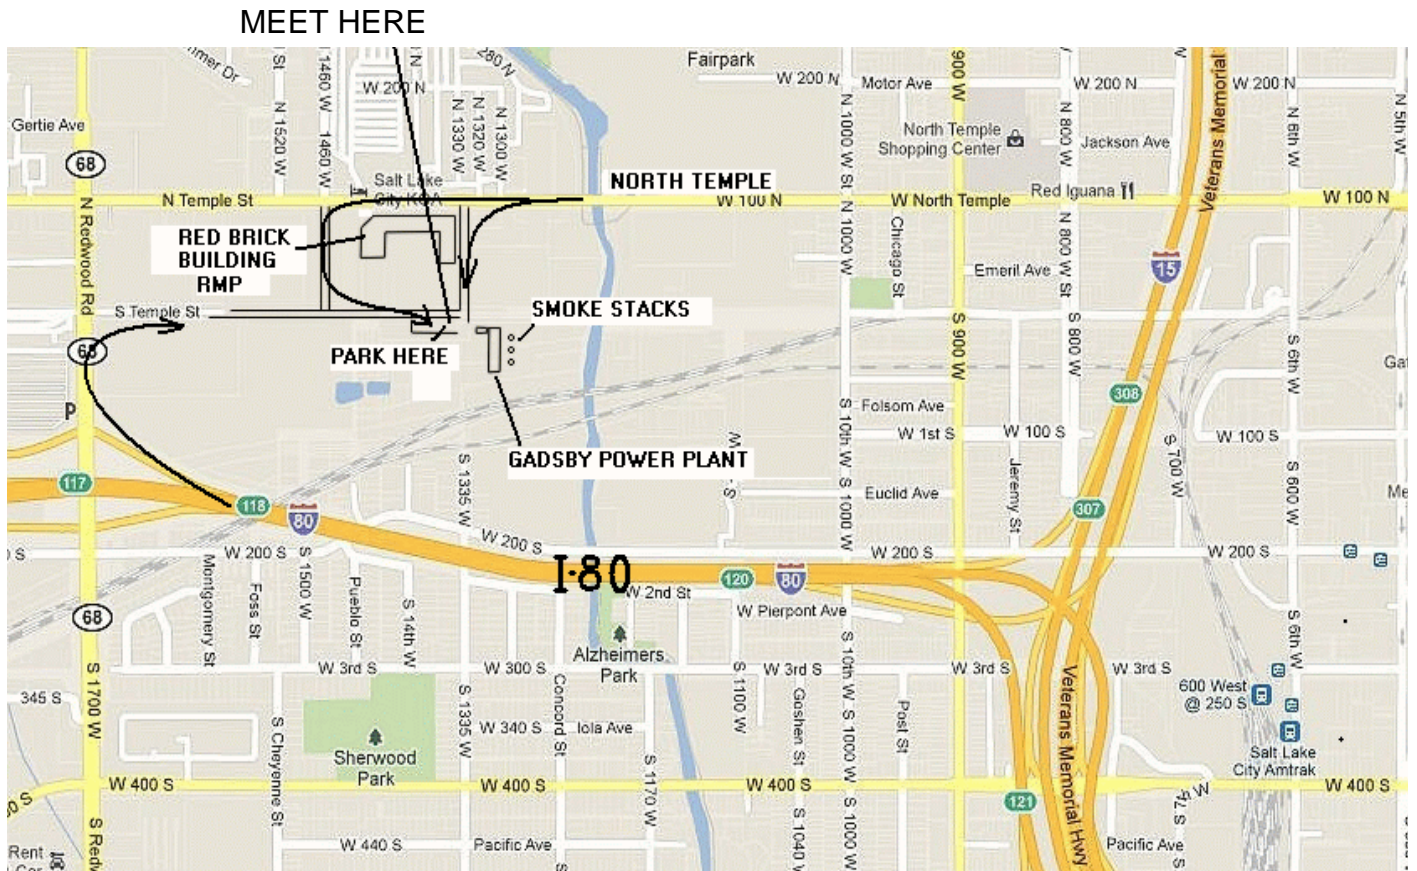

Gadsby Power Plant field trip

ECE 3600

The first field trip will be a visit to the Gadsby Power Plant at 1400 W. North Temple, south of the RMP office building. Look for the smoke stacks. If you take Trax, the green Trax line goes down North Temple, exit at the Fairpark or Power Plant stops.

We will meet at the power plant at about:
12:20 pm on Friday, 1/24/25

OR (Circle one)

3:20 pm on Friday, 2/7/25
The field trip will begin shortly thereafter.

Car pool info _____

A power plant is a noisy, hot, dirty, industrial setting where many of the floors and stairs are made of open, steel grating. Wear long pants and sturdy shoes (steel toe if you have them). **NO SHORTS, FLIP FLOPS or SANDALS!!** Although they will be provided, you may wish to bring your own hard hat, safety glasses, and/or hearing protection.