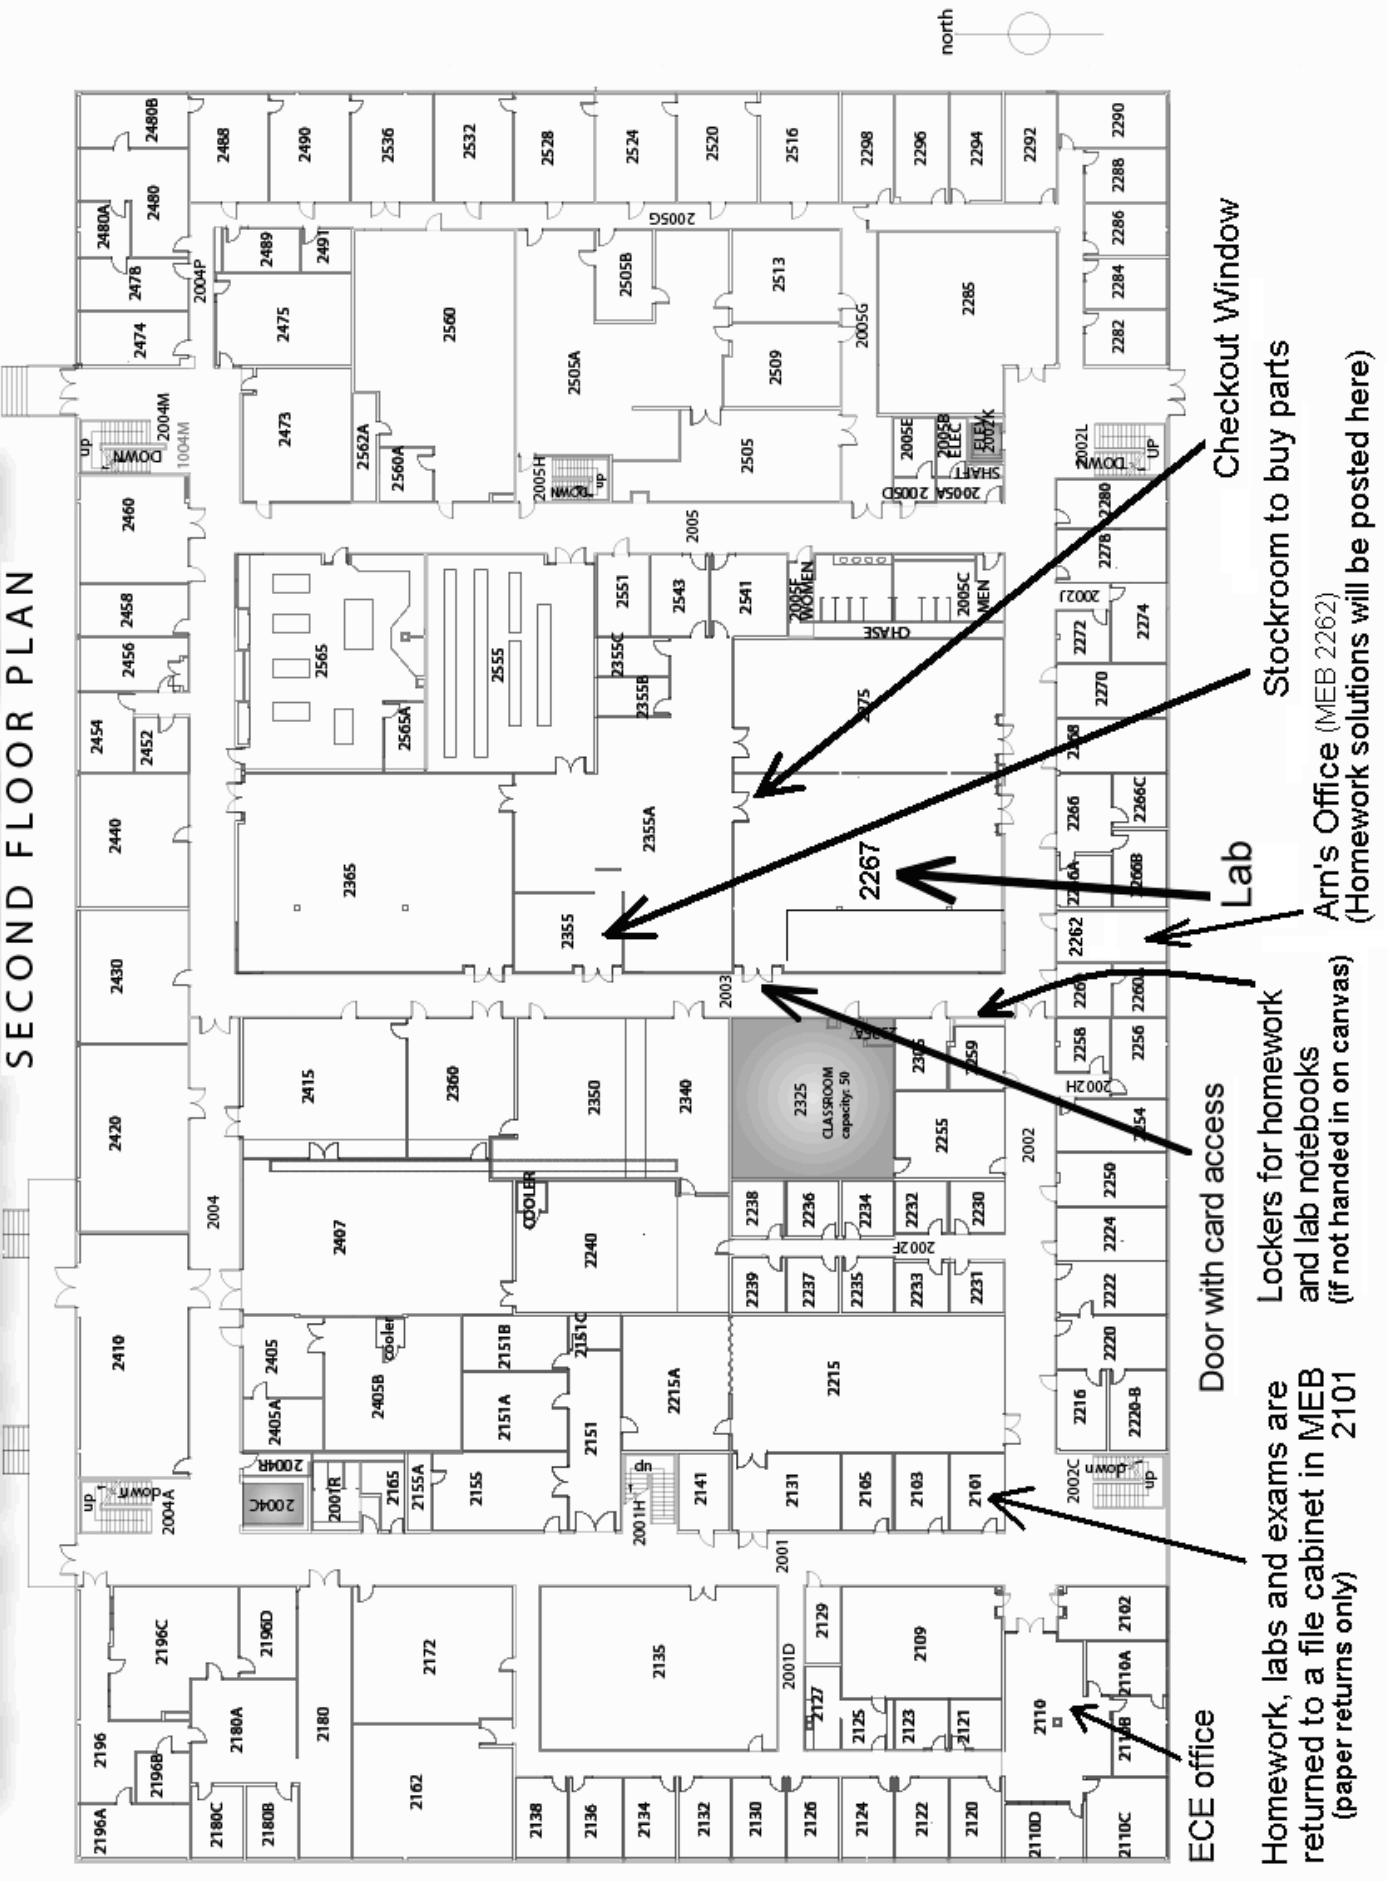

MERRILL ENGINEERING BUILDING (BLDG. 064)

SECOND FLOOR PLAN

ECE office

Homework, labs and exams are returned to a file cabinet in MEB (paper returns only) 2101

Door with card access

Lockers for homework and lab notebooks (if not handed in on canvas) 2101